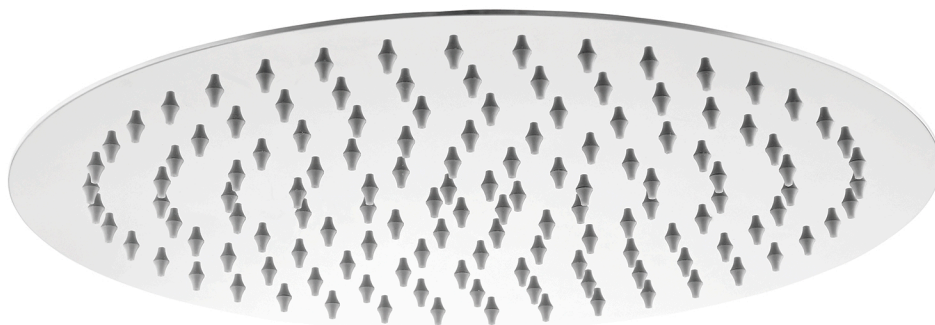

DAX-C2015-BN

SHOWER HEADS SERIES

FEATURES

- Silicone Nozzles
- Stainless Steel Body
- Size: Ø 15-3/4" x D 2-1/8"
- Shower Arm not included (Available)
- Brushed Nickel Finish