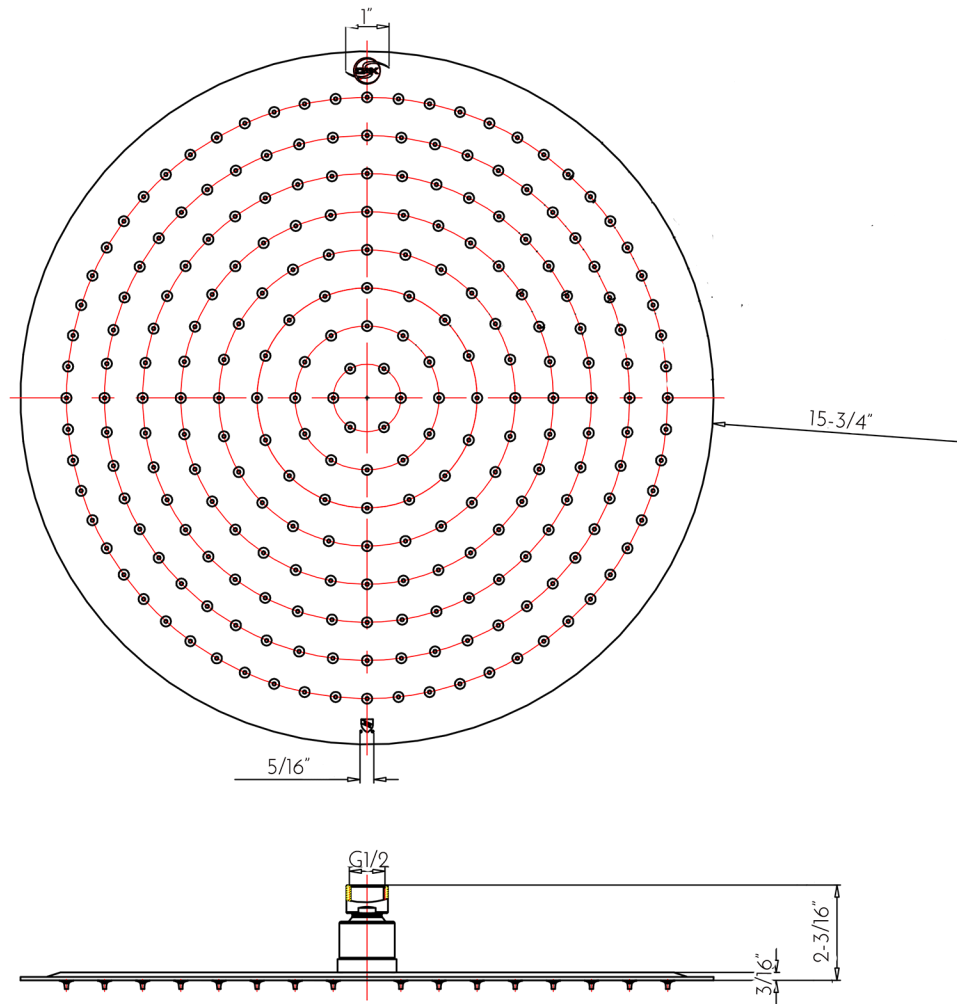

DAX-C2015-BN

SHOWER HEADS SERIES

FEATURES

- Silicone Nozzles
- Stainless Steel Body
- Size: Ø 15-3/4" x D 2-1/8"
- Shower Arm not included (Available)
- Brushed Nickel Finish